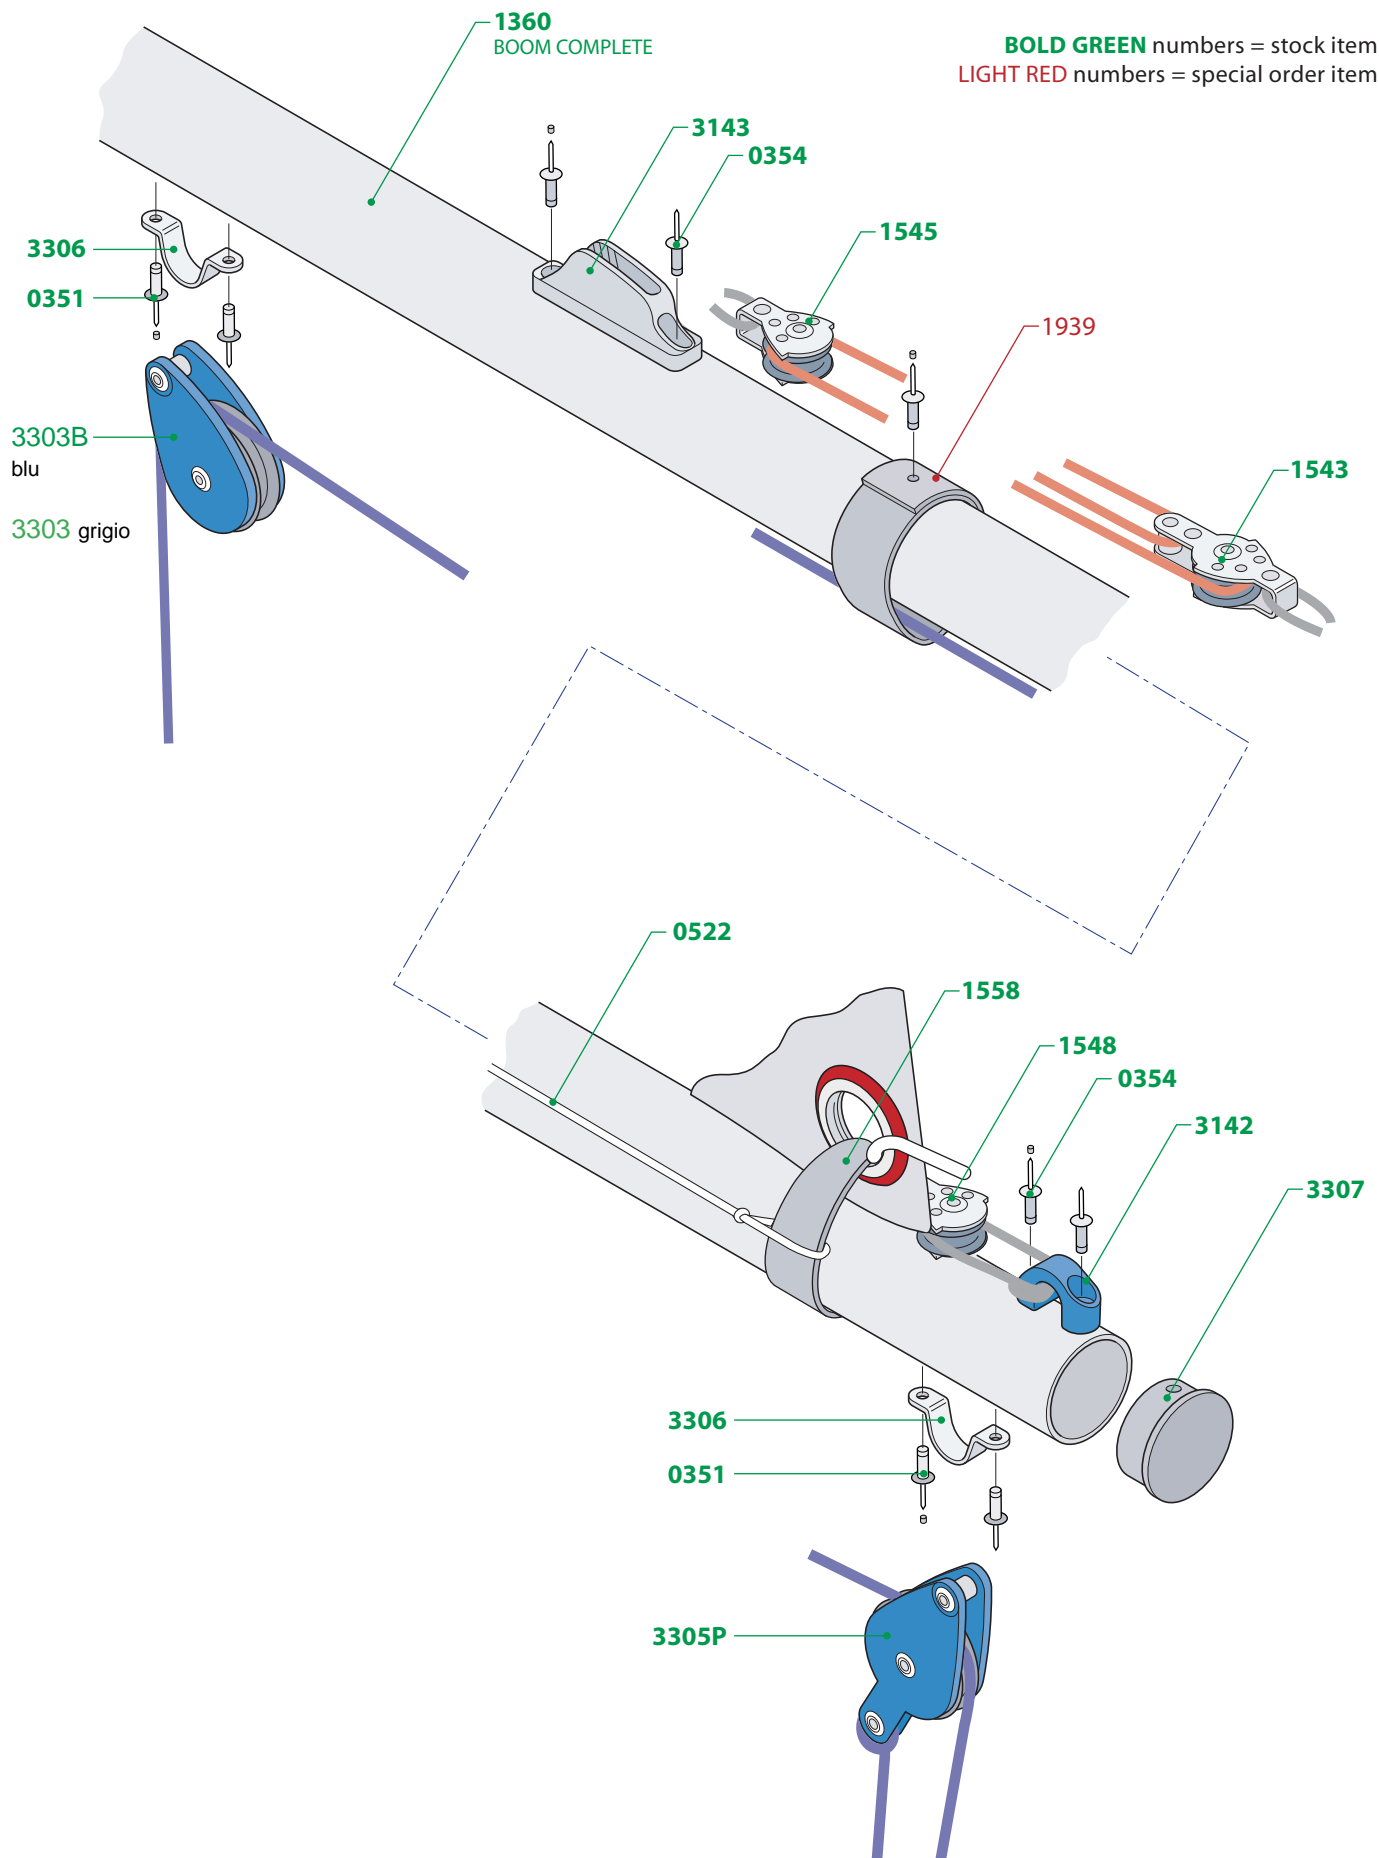

**BOLD GREEN** numbers = stock item  
**LIGHT RED** numbers = special order item

**RADIAL RIG** available comprising: 1408, 1320 & 1460

**4.7 RIG** available comprising: 1412, 1330 & 1460

**BOLD GREEN** numbers = stock item  
**LIGHT RED** numbers = special order item