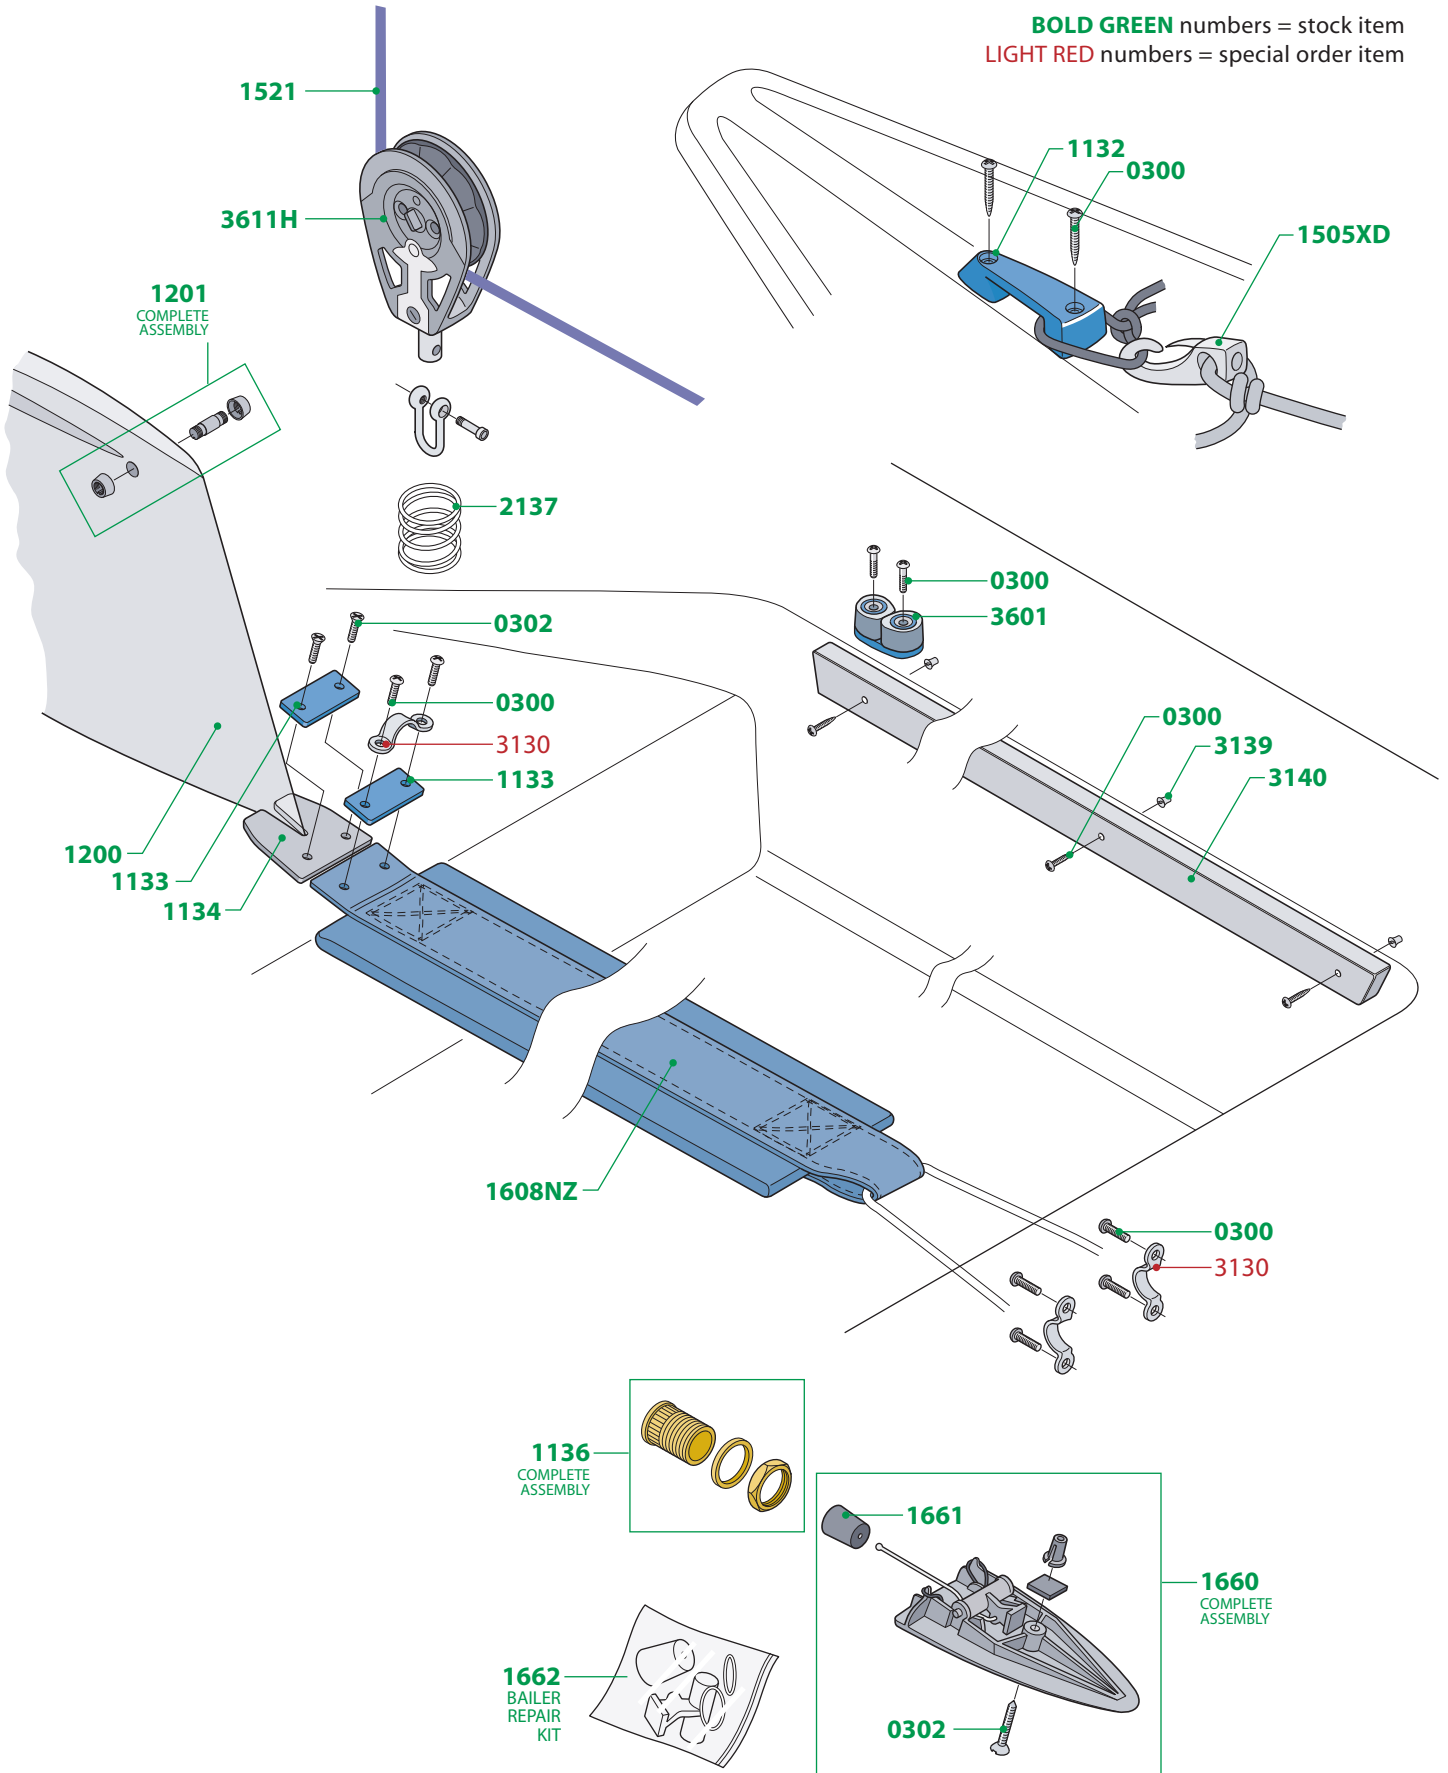

**BOLD GREEN** numbers = stock item  
**LIGHT RED** numbers = special order item

**RADIAL RIG** available comprising: 1408, 1320 & 1460

**4.7 RIG** available comprising: 1412, 1330 & 1460

**BOLD GREEN** numbers = stock item  
**LIGHT RED** numbers = special order item

**BOLD GREEN** numbers = stock item  
**LIGHT RED** numbers = special order item

**BOLD GREEN** numbers = stock item  
**LIGHT RED** numbers = special order item

**BOLD GREEN** numbers = stock item  
**LIGHT RED** numbers = special order item