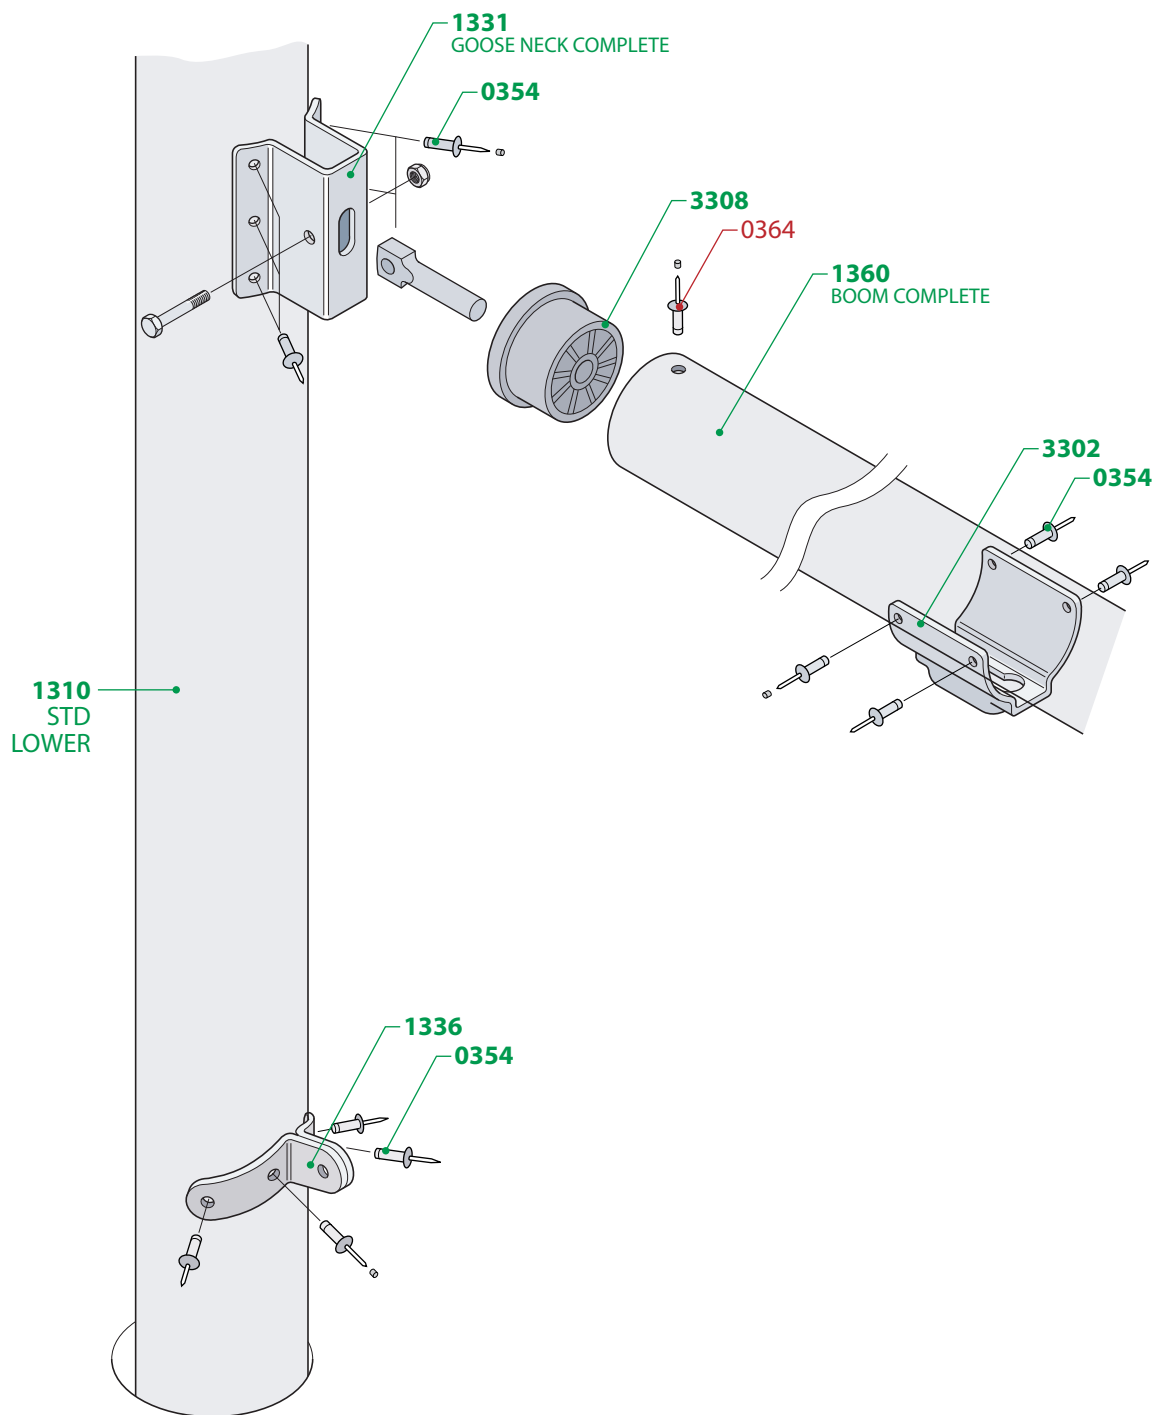

BOLD GREEN numbers = stock item
LIGHT RED numbers = special order item