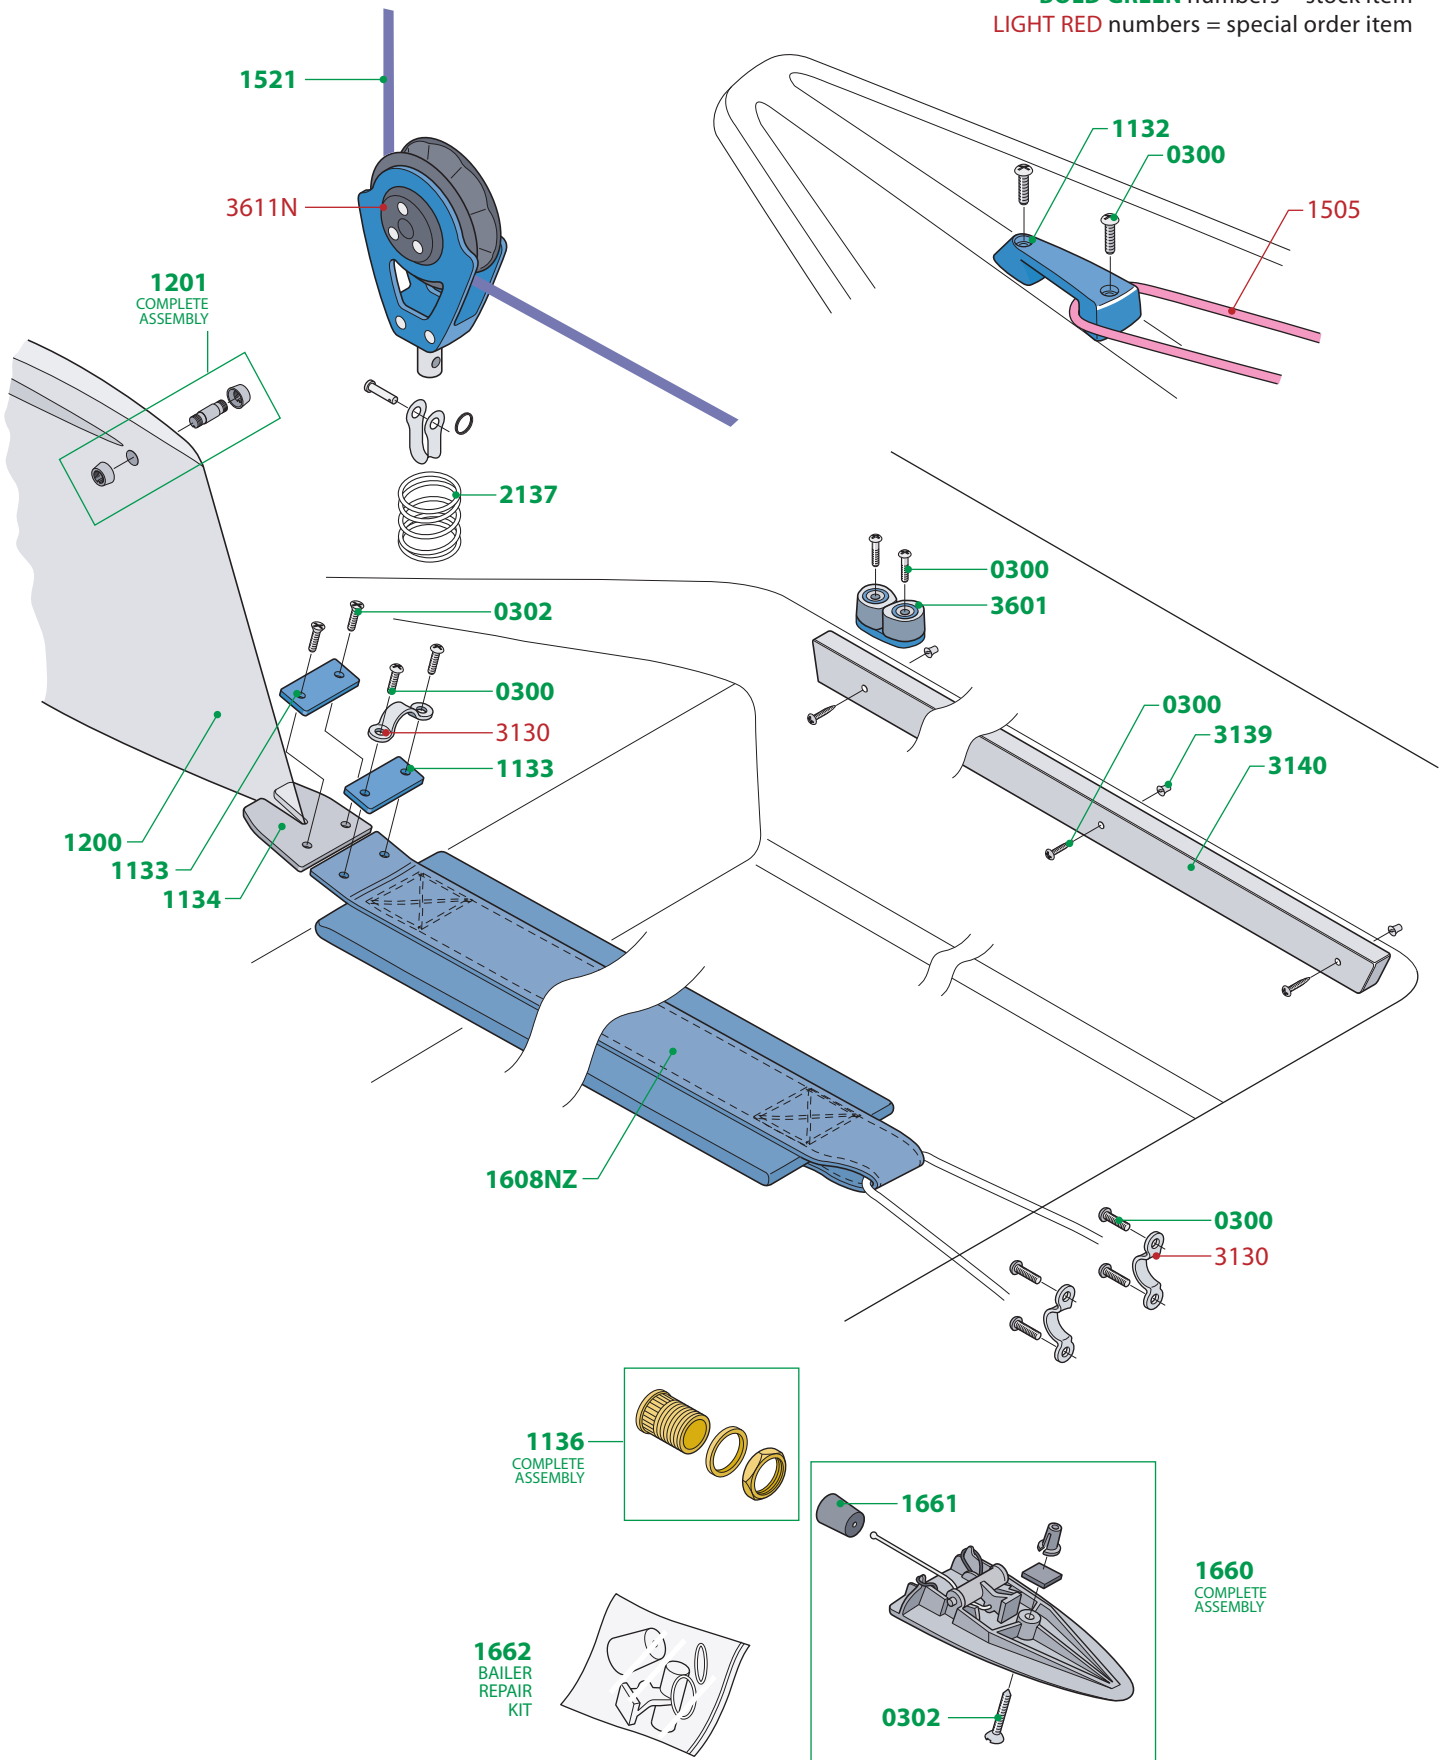

**BOLD GREEN** numbers = stock item  
**LIGHT RED** numbers = special order item

**RADIAL RIG** available comprising: 1408, 1320 & 1460

**4.7 RIG** available comprising: 1412, 1330 & 1460

**BOLD GREEN** numbers = stock item  
**LIGHT RED** numbers = special order item

**BOLD GREEN** numbers = stock item  
**LIGHT RED** numbers = special order item

**BOLD GREEN** numbers = stock item  
**LIGHT RED** numbers = special order item

**BOLD GREEN** numbers = stock item  
**LIGHT RED** numbers = special order item