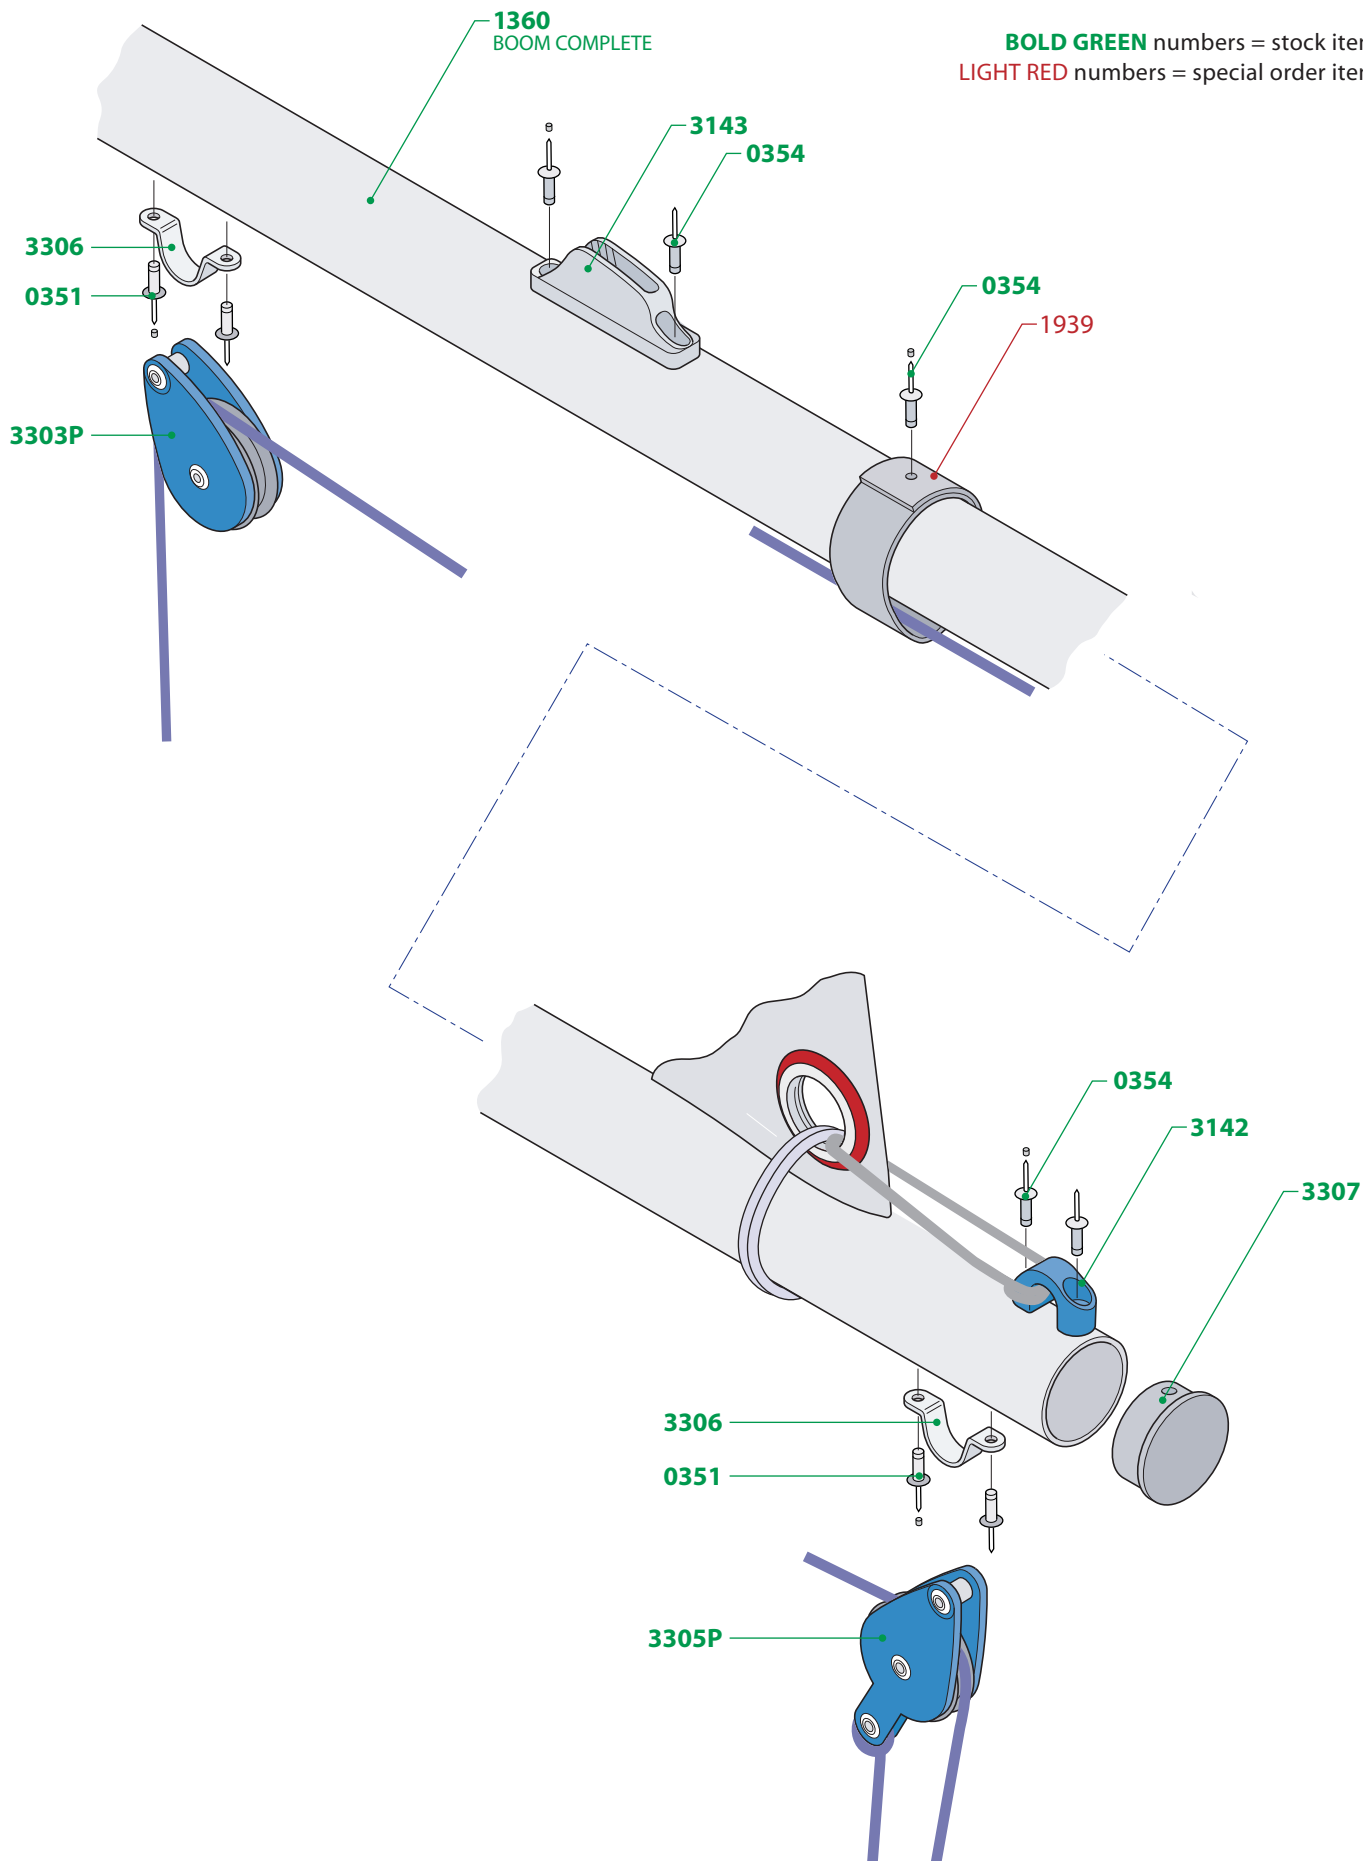

**BOLD GREEN** numbers = stock item  
**LIGHT RED** numbers = special order item

**RADIAL RIG** available comprising: 1408, 1320 & 1460

**4.7 RIG** available comprising: 1412, 1330 & 1460

**BOLD GREEN** numbers = stock item  
**LIGHT RED** numbers = special order item