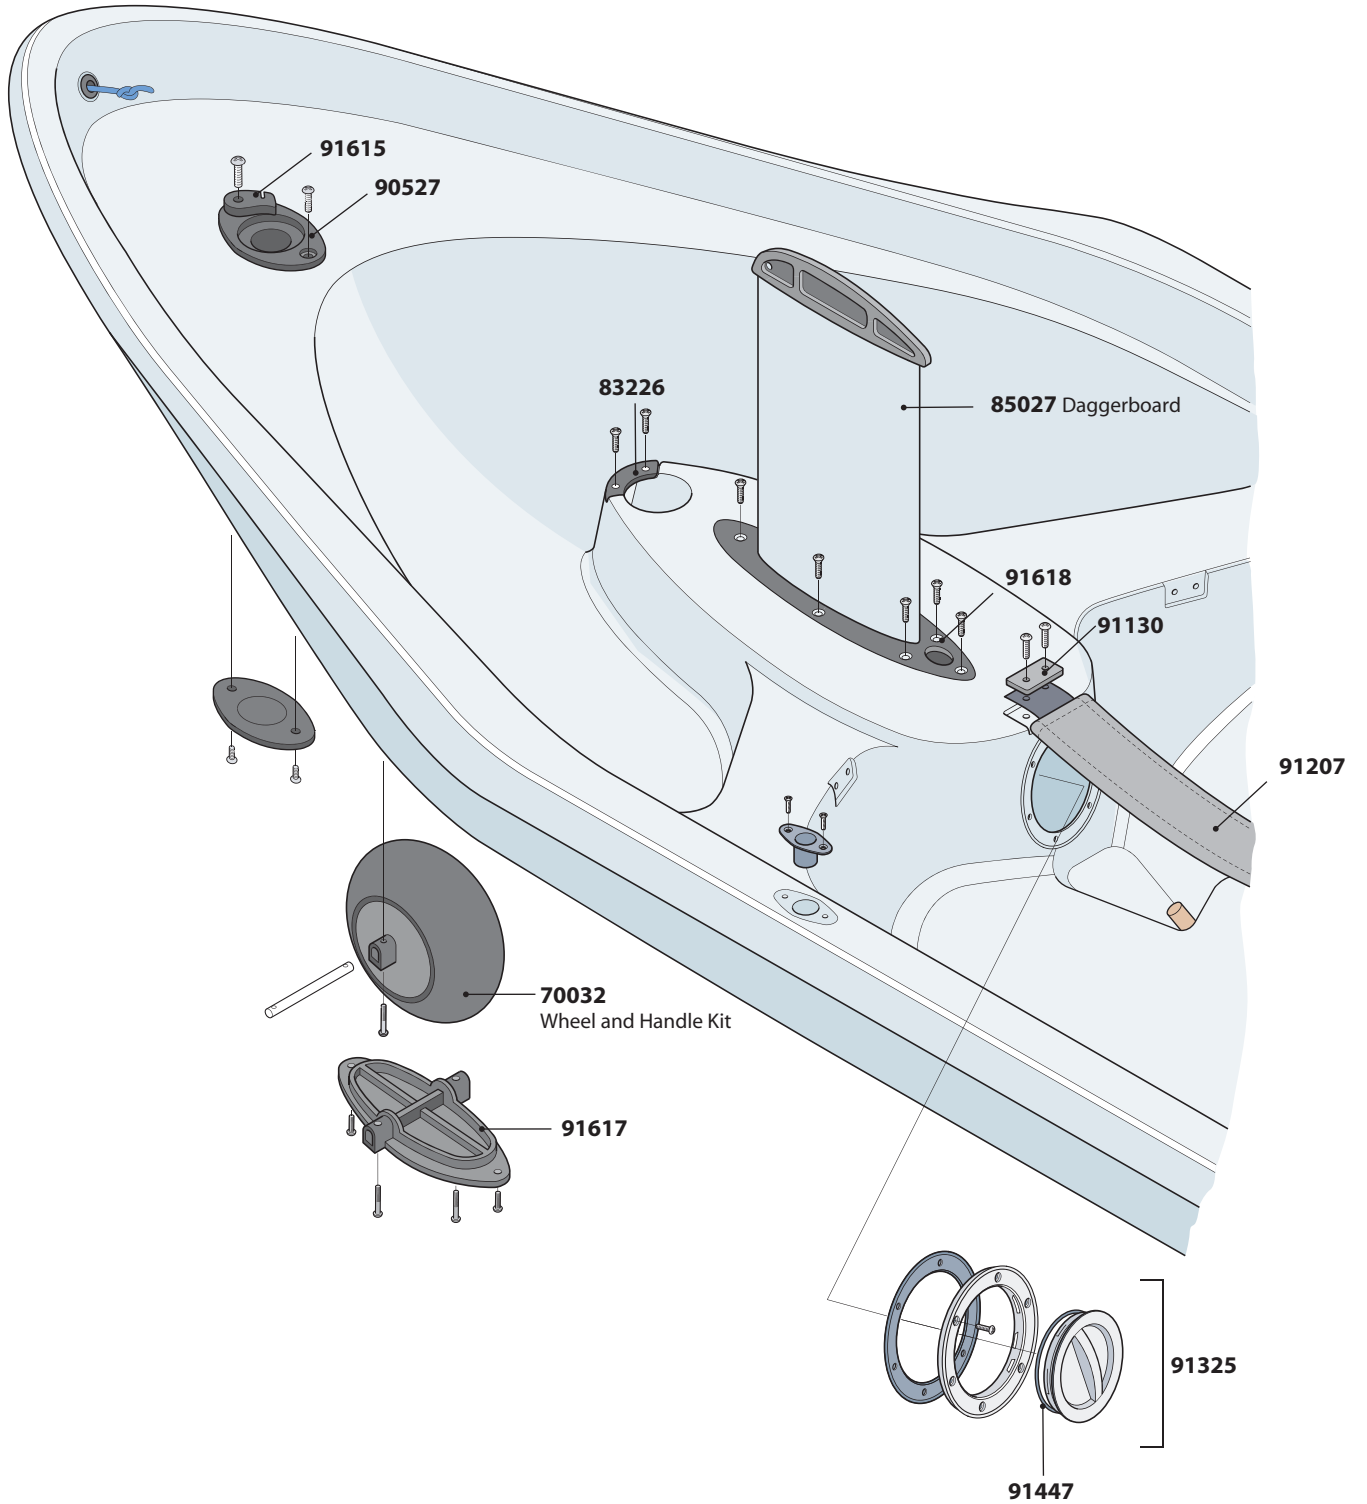

# Bug Parts Locator

*LaserPerformance*<sup>™</sup>

# Bug Hull and Deck Fittings