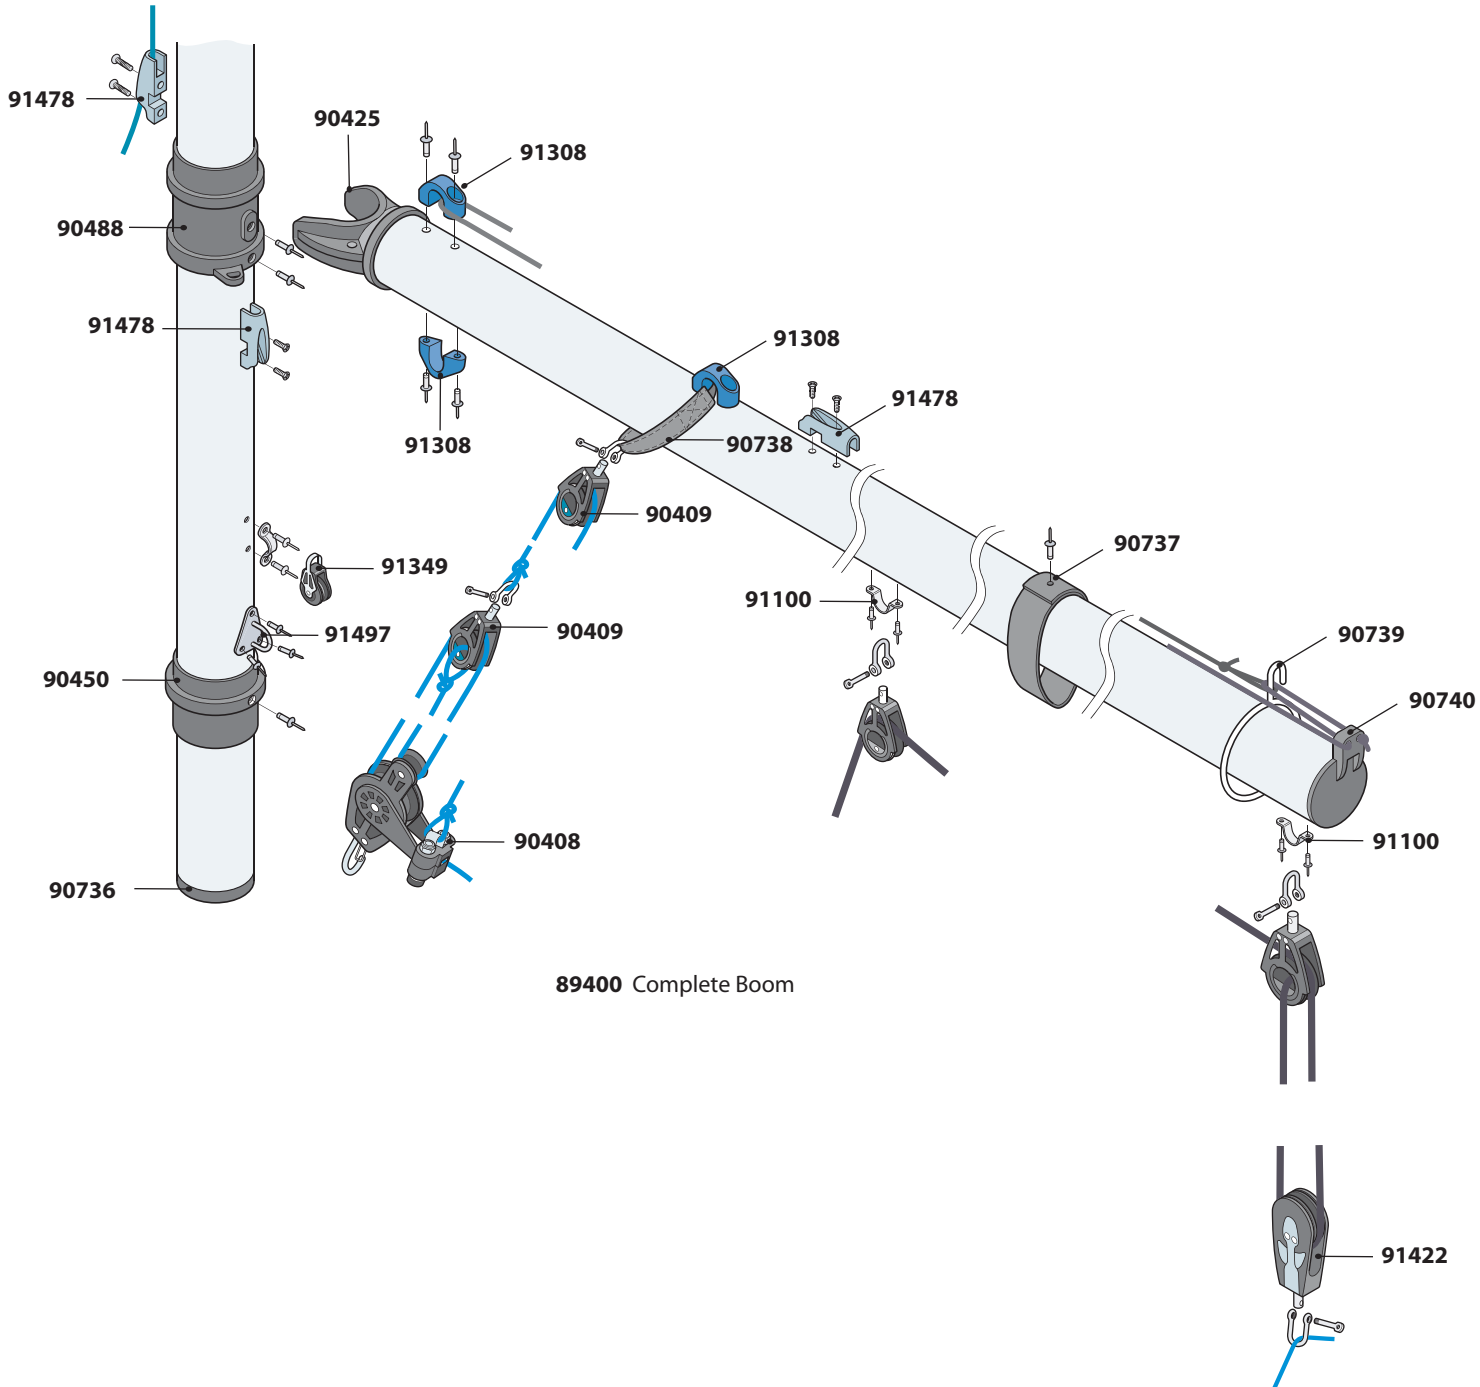

# Bug Hull and Deck Fittings

# Bug Hull and Deck Fittings

**83021** Bug Oars - Pair

**83019** Oarlocks

# Bug Race Accesories

- 95102 Bug Race Sail - Lotus
- Not Pictured:
- 95100 Bug Race Sail - Blaze
- 95104 Bug Rec Sail - Red Craze
- 95105 Bug Rec Sail - Yellow Zest

# Bug Rudder Assembly

**85103** Complete Tiller and Rudder Assembly