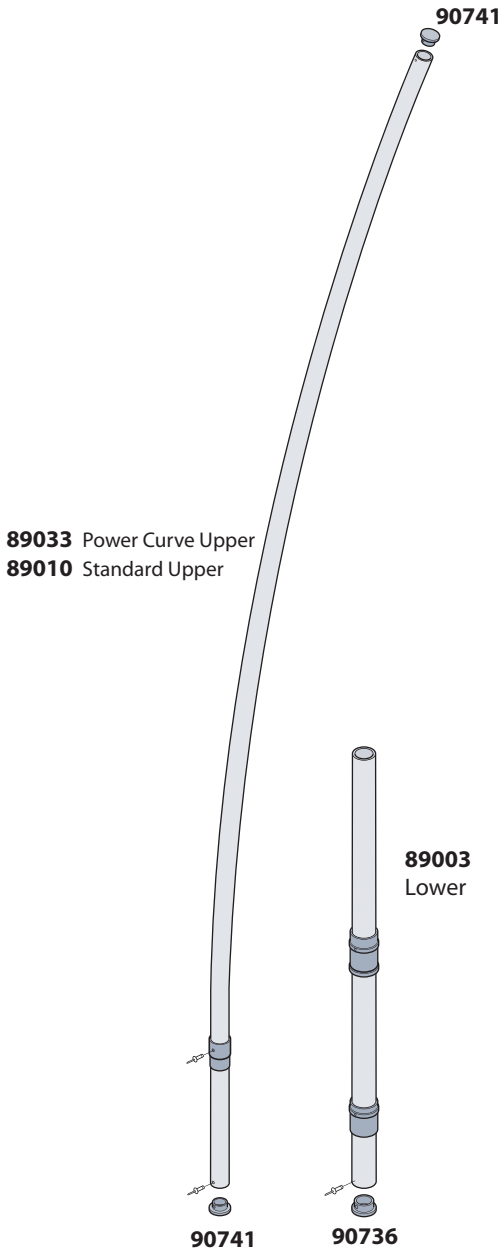

# Bug Hull and Deck Fittings

**83021** Bug Oars - Pair

**83019** Oarlocks

# Bug Race Accesories

- 95102 Bug Race Sail - Lotus
- Not Pictured:
- 95100 Bug Race Sail - Blaze
- 95104 Bug Rec Sail - Red Craze
- 95105 Bug Rec Sail - Yellow Zest