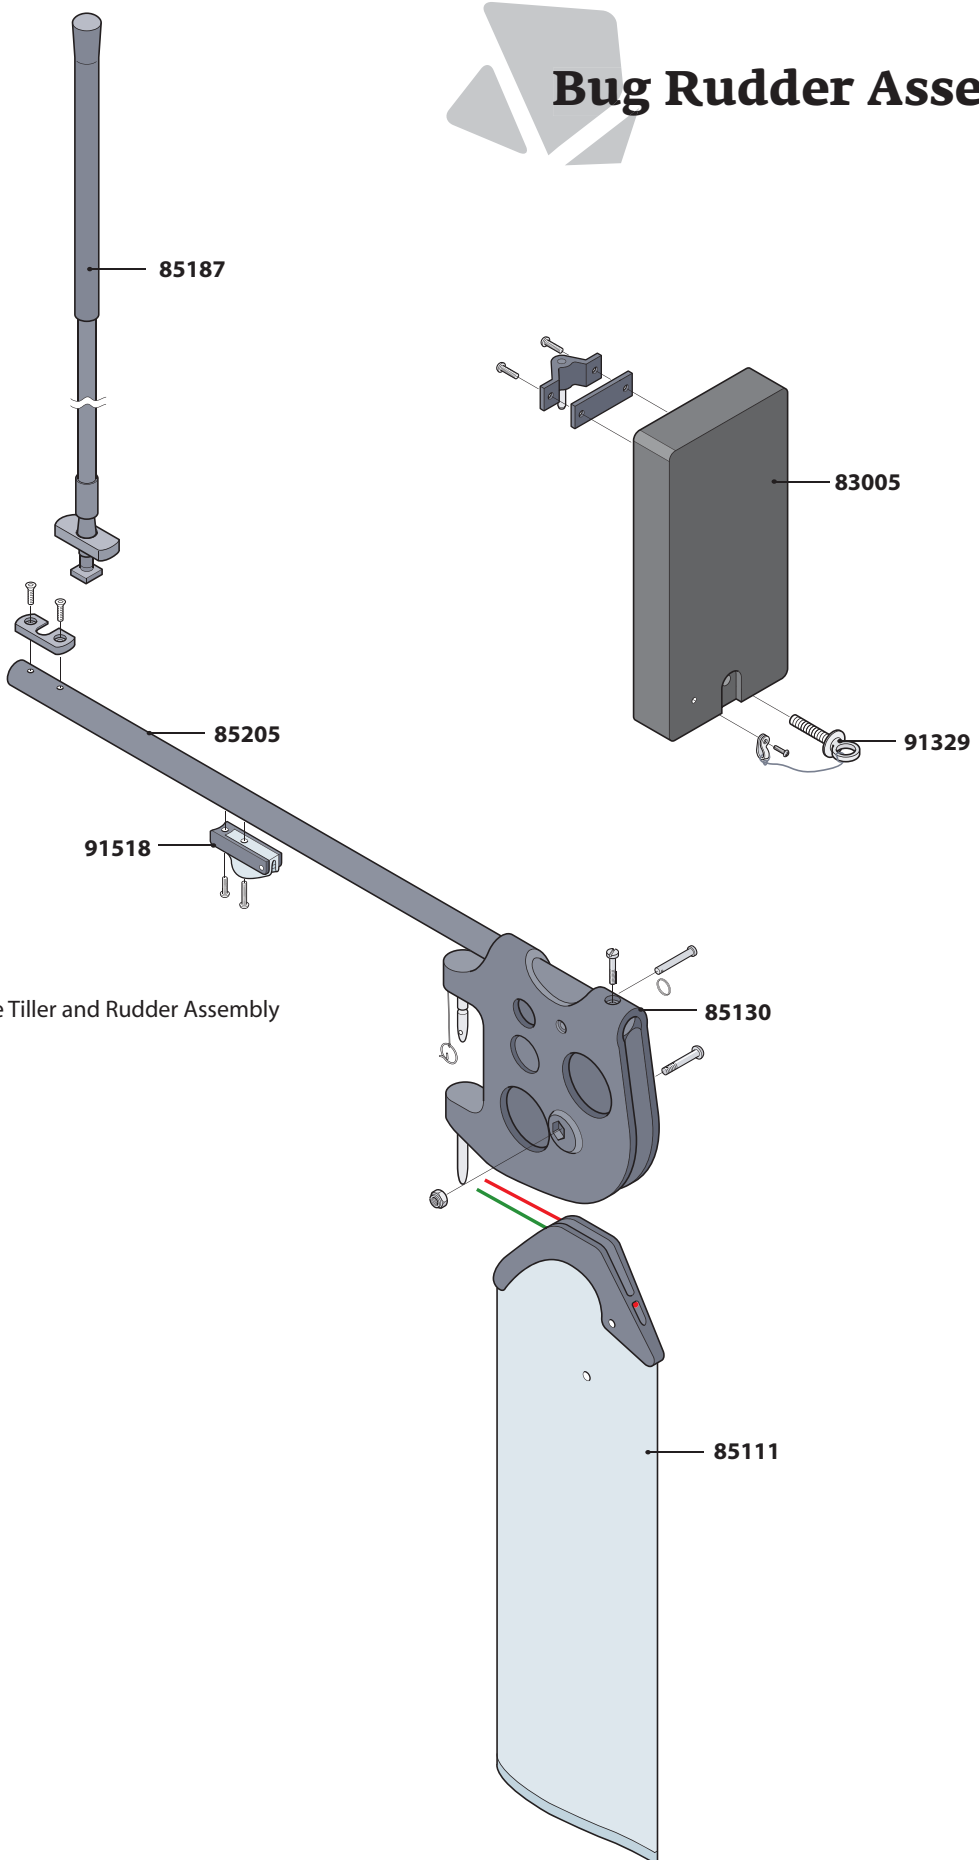

Bug Rudder Assembly

85103 Complete Tiller and Rudder Assembly